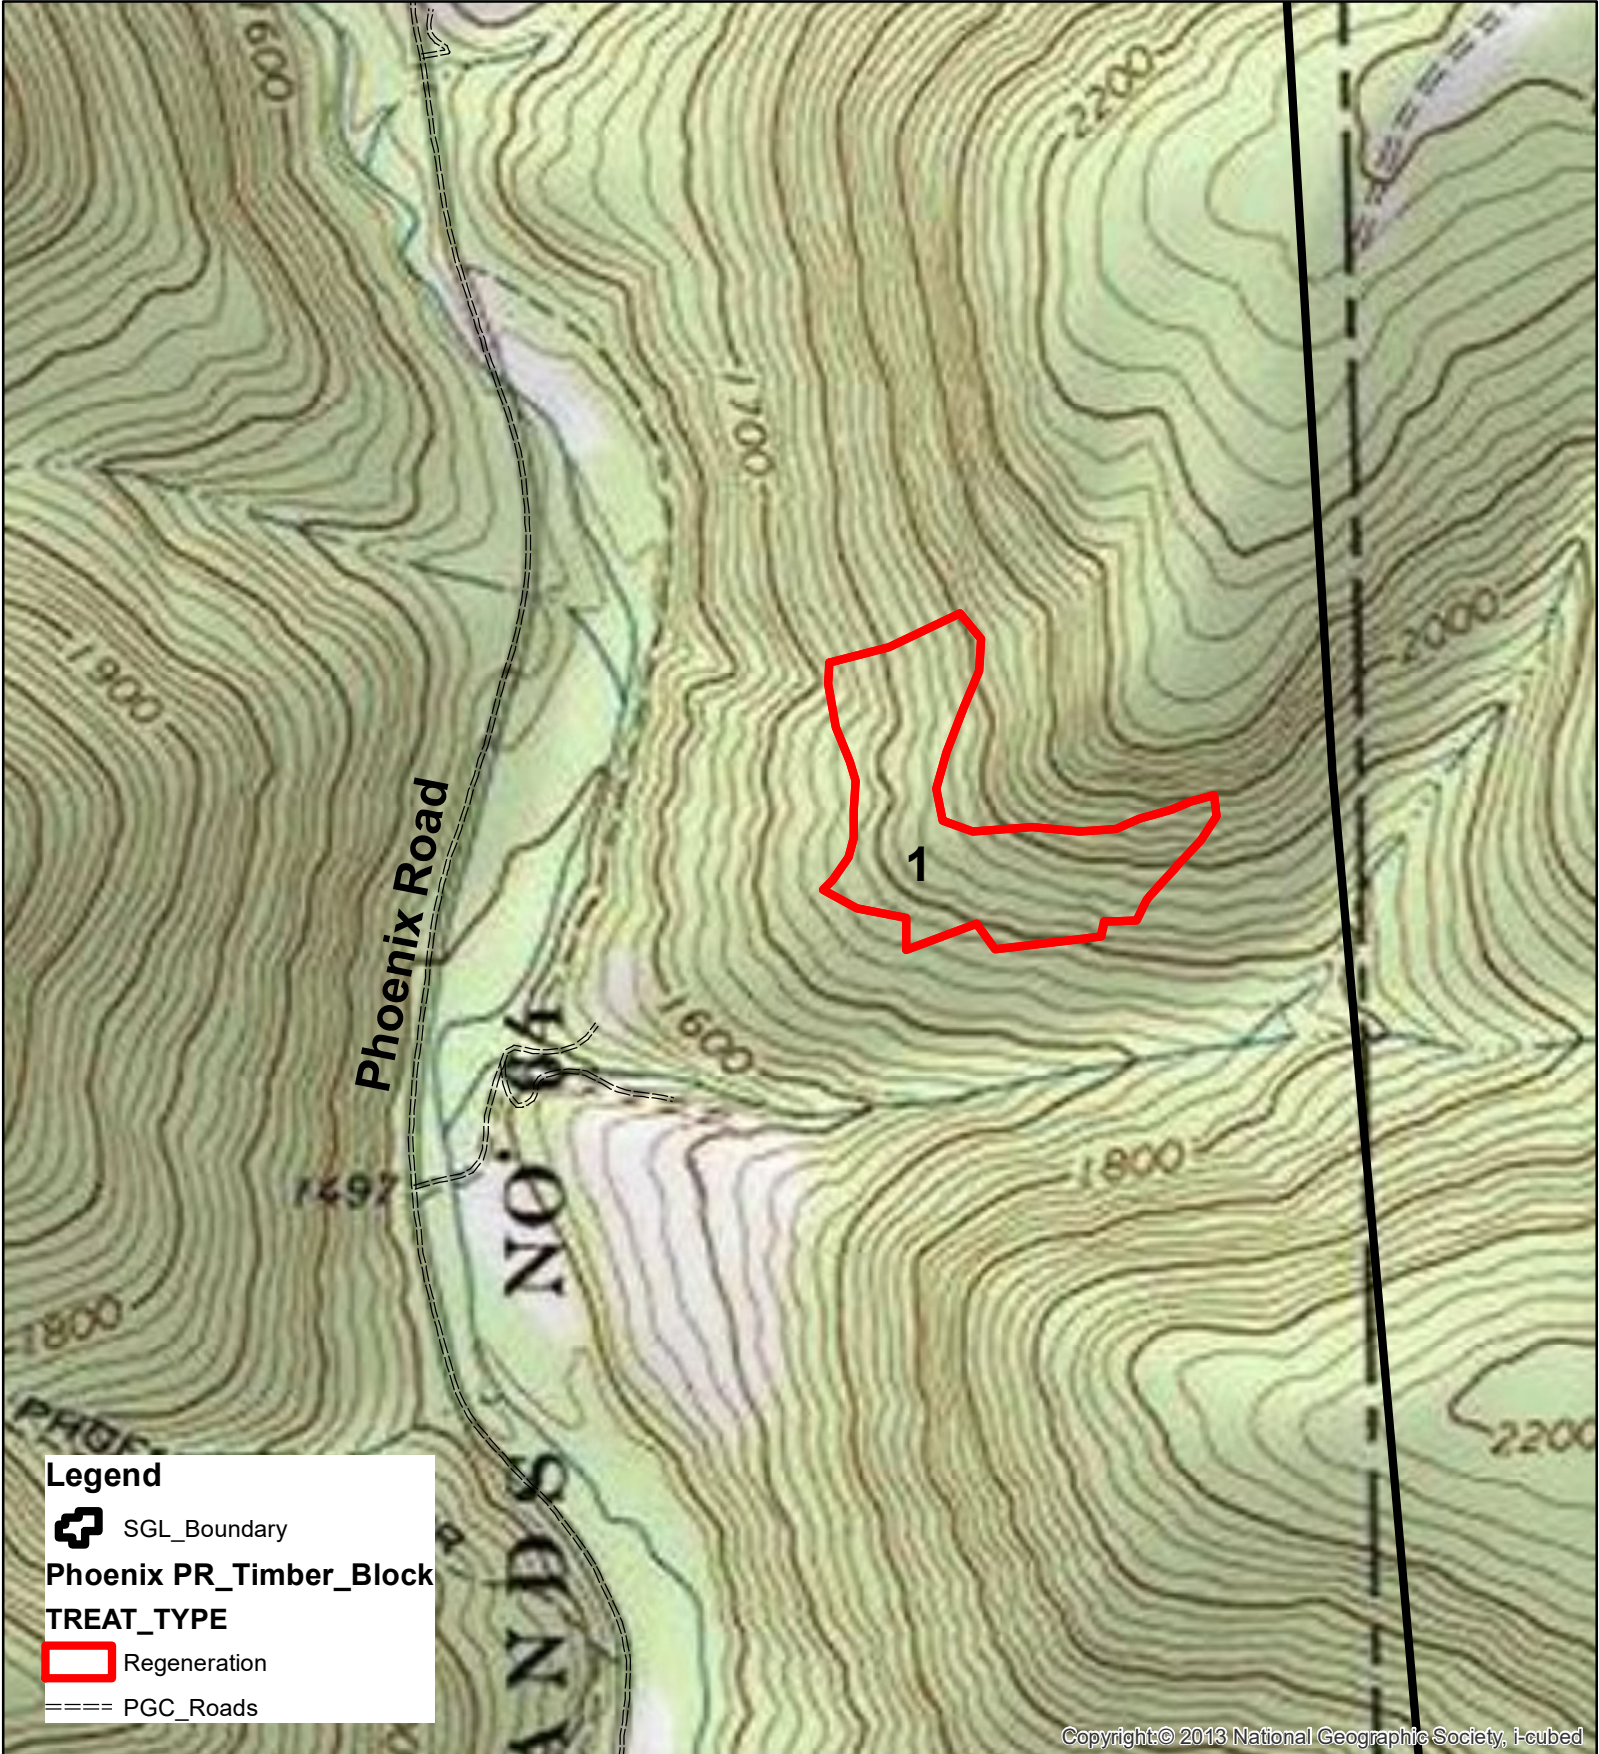

SGL 064

First Phoenix PR

Block	Treatment	Acres
1	Clearcut w/ Residual	16
TOTAL		16

Legend

- SGL_Boundary
- Phoenix PR_Timber_Block**
- TREAT_TYPE**
- Regeneration
- PGC_Roads

Copyright:© 2013 National Geographic Society, i-cubed